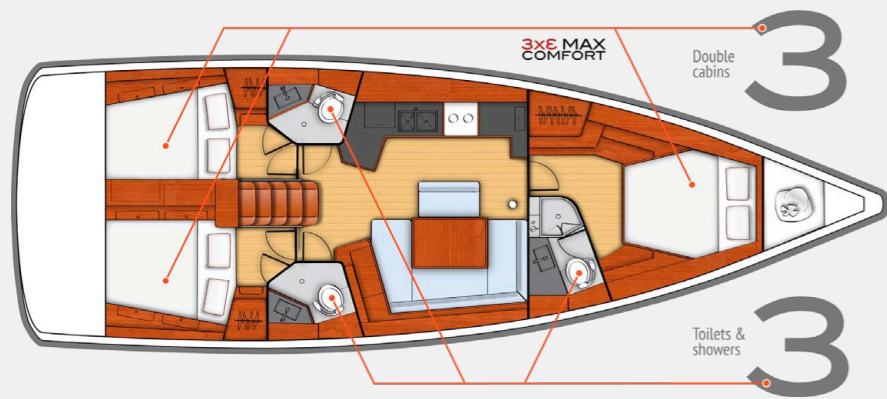

## Beneteau Oceanis 45 | RUMBA

SimpleSail Montenegro | +382 69 335855 | [simplesail.com](https://simplesail.com)

|                          |                      |                       |              |                      |  |
|--------------------------|----------------------|-----------------------|--------------|----------------------|--|
| Name of Yacht            | <b>RUMBA</b>         | Draft                 | 2.27 m       | Sails                | Batten main sail 51 m <sup>2</sup> , Furling genoa 49 m <sup>2</sup>   |
| Year of Build            | 2014                 | Water Tanks           | 530 l        | Deck                 | Fenders, Mooring lines, Bimini, Sprayhood, Cockpit shower, Cockpit speakers, Cockpit table, Dinghy, Electric anchor windlass, Additional anchor, Snorkeling gear set, Bath platform                  |
| Manufacturer             | Beneteau             | Fuel Tanks            | 200 l        | Navigation           | GPS chartplotter B&G 12 (1) and 7 (2), Depth sounder, Autopilot, Speed log, Windex, VHF with AIS, Portable VHF, Full sets of charts, Adriatic sea pilot, Binoculars                                  |
| Design                   | Fino-Conqarchitectes | Holding tank          | 80+64+64 l   | Safety               | Liferaft, Lifejackets, First aid kit, Fire extinguisher, Fire plant, Thermo protective aid, EPIRB  |
| Interior Layout & Design | Nauta Design         | Light Displacement    | 10 549 kg    | Additional Equipment | Audio (USB, AUX, Bluetooth), Hot water, Electric fridge (1), Thermobox (1), Electric toilet (2), Manual toilet (1), Galley, Gas stove, Oven, inverter 12V / 220V, 220v sockets, Cabins + saloon fans |
| Length                   | 45 ft / 13.50 m      | Bow Thruster          | YES          |                      |  |
| Length Overall           | 13.94 m              | Engine (Saildrive)    | Yanmar 54 hp |                      |  |
| Hull Beam                | 4.50 m               | Toilets - Showers     | 3            |                      |  |
| Cabins                   | 3                    | Berths: Cabins/Saloon | 6 / 2        |                      |  |